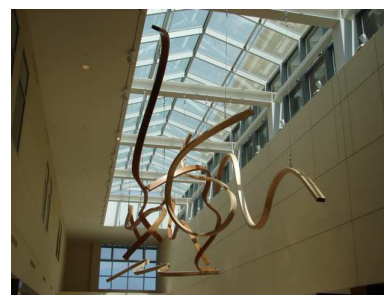

Mike Stadler, past president and founding father of Indiana County Woodturners Association, conducted the

meeting in November. Mike received his BA and MFA from IUP and is currently employed as studio technician in Sprowls Hall.

Mike demonstrated turning multi-axis spindles in order to create interesting effects. Note the "shadow" of the spindle to the right.

Turning off center with multiple axes ends up with a pleasing aspects when

viewed from different vantage points as seen in the picture on the right. This may be one way to create a Christmas tree.

Mike showed us how he created this bent laminations for

the sculpture that he was commissioned to create for the Butler County General Hospital. Not only is it quite creative, but it involves a lot of time and